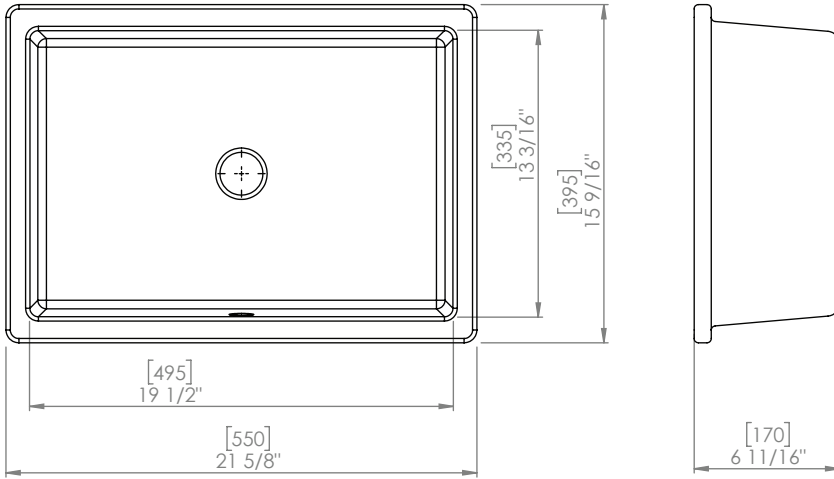

A&E Bath and Shower  
 service@aebath.com  
 6400A St. Jacques, Montreal QC, Canada, H8R 2E8

**Model Modèle: UCB-2216**  
**Ceramic Basin**  
*Lavabo de céramique*

\* Dimensions may vary +/- 1/4" (6mm) / *Les dimensions peuvent varier de +/- 1/4" (6mm)*

**Compliance Certifications:**

ASME A112.19.2-2013/CSA B45.1-13

Overall Dimensions /	21-5/8"x15-9/16"x6-11/16"
Overall Product Weight /	40lbs
Drain Hole Diameter /	1-3/4"
Drain Placement /	Center

Ceramic basin  
*Lavabo de céramique*