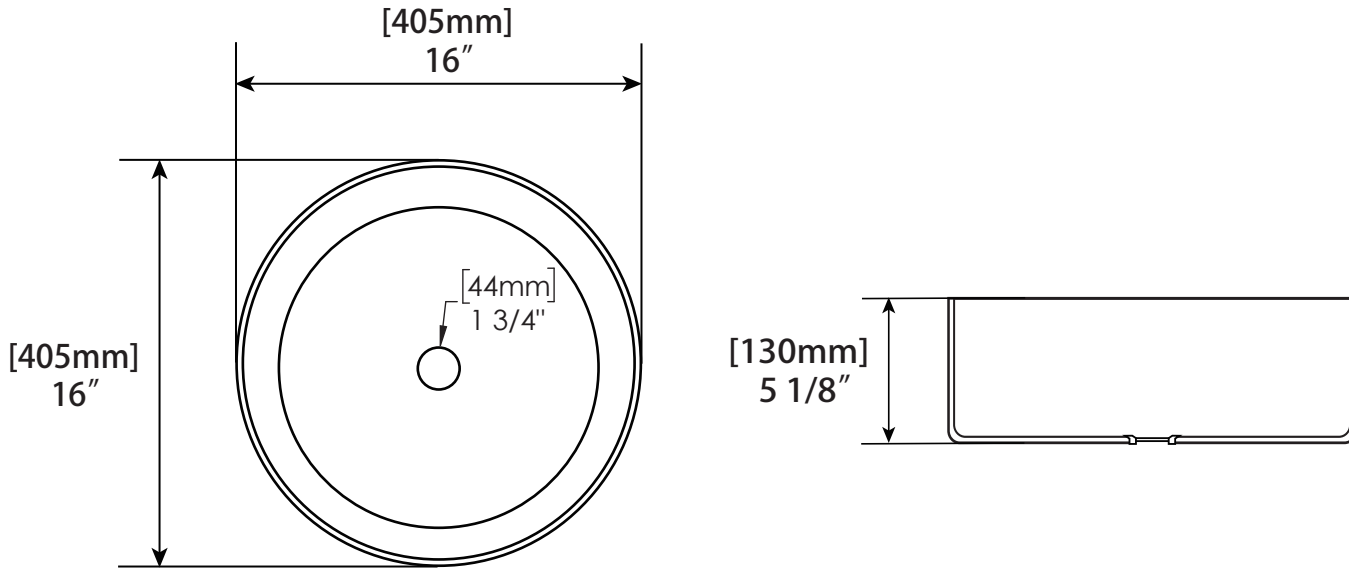

A&E Bath and Shower
 service@aebath.com
 6400A St. Jacques, Montreal, QC, H4B1T6

Model Modèle: CCB-524-BW
 Ceramic Basin
 Lavabo de céramique

* Dimensions may vary +/- 1/4" (6mm) / Les dimensions peuvent varier de +/- 1/4" (6mm)

Overall Dimensions /	16" x 16" x 5"
Overall Product Weight /	22lbs
Drain Hole Diameter /	1-3/4"
Drain Placement /	Center

Compliance Certifications:

ASME A112.19.2-2013/CSA B45.1-13

Ceramic basin
 Lavabo de céramique