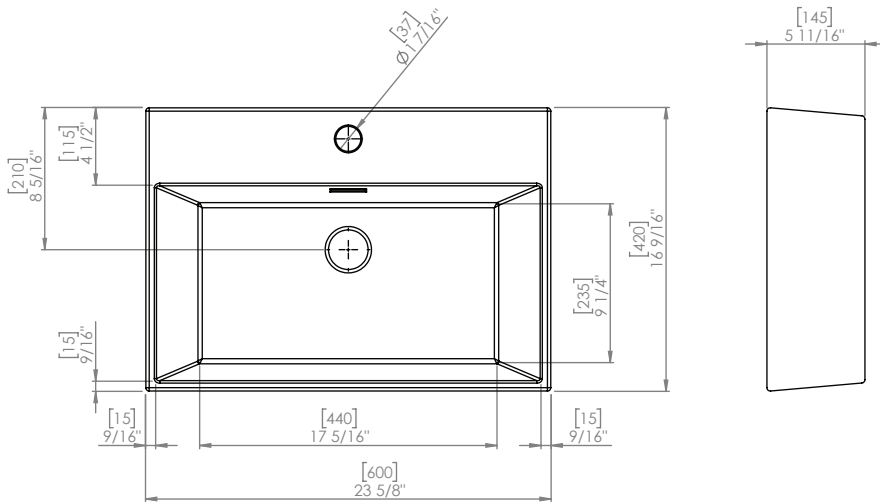

A&E Bath and Shower
 service@aebath.com
 6400A St. Jacques, Montreal QC, Canada, H8R 2E8

Model Modèle: CCB-381
Ceramic Basin
Lavabo de céramique

* Dimensions may vary +/- 1/4" (6mm) / Les dimensions peuvent varier de +/- 1/4" (6mm)

Overall Dimensions /	23-5/8"x16-9/16"x5-11/16"
Overall Product Weight /	40lbs
Drain Hole Diameter /	1-3/4"
Drain Placement /	Center

Compliance Certifications:

ASME A112.19.2-2013/CSA B45.1-13

Ceramic basin
Lavabo de céramique