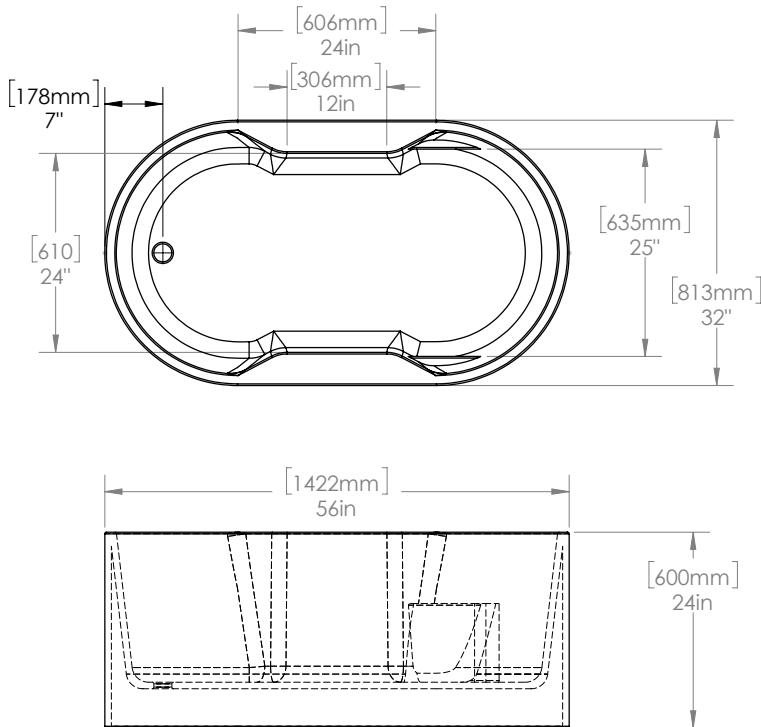

A&E Bath and Shower
 6400A St. Jacques West
 Montreal, QC, Canada
 H4B 1T6
 www.aebath.com

Model Modèle: BT-888-NF
Freestanding bathtub
Baignoire autoportante

* Dimensions may vary +/- 1/4" (6mm) / Les dimensions peuvent varier de +/- 1/4" (6mm)

gallons to overflow /	63 gal.
packaging dimension /	59 x 34 x 26 in
approximated weight /	110 lbs
weight with water /	636 lbs
bathing well at sump /	44 x 25 in
bathing well at rim /	53 x 29 in

Compliance Certifications:

Uniform Plumbing Code
 National Plumbing Code of Canada
 CSA B45.5-17/IAPMO Z124-2017

Pure acrylic construction reinforced by fiberglass
Construction en acrylique renforcée de fibre de verre

Freestanding installation
Installation autoportante

Adjustable feet
Pattes ajustables

Chrome drain included
Drain chrome inclus

Integrated chrome linear overflow
Trop plein linéaire chrome intégré

CUPC certified
Certifié CUPC