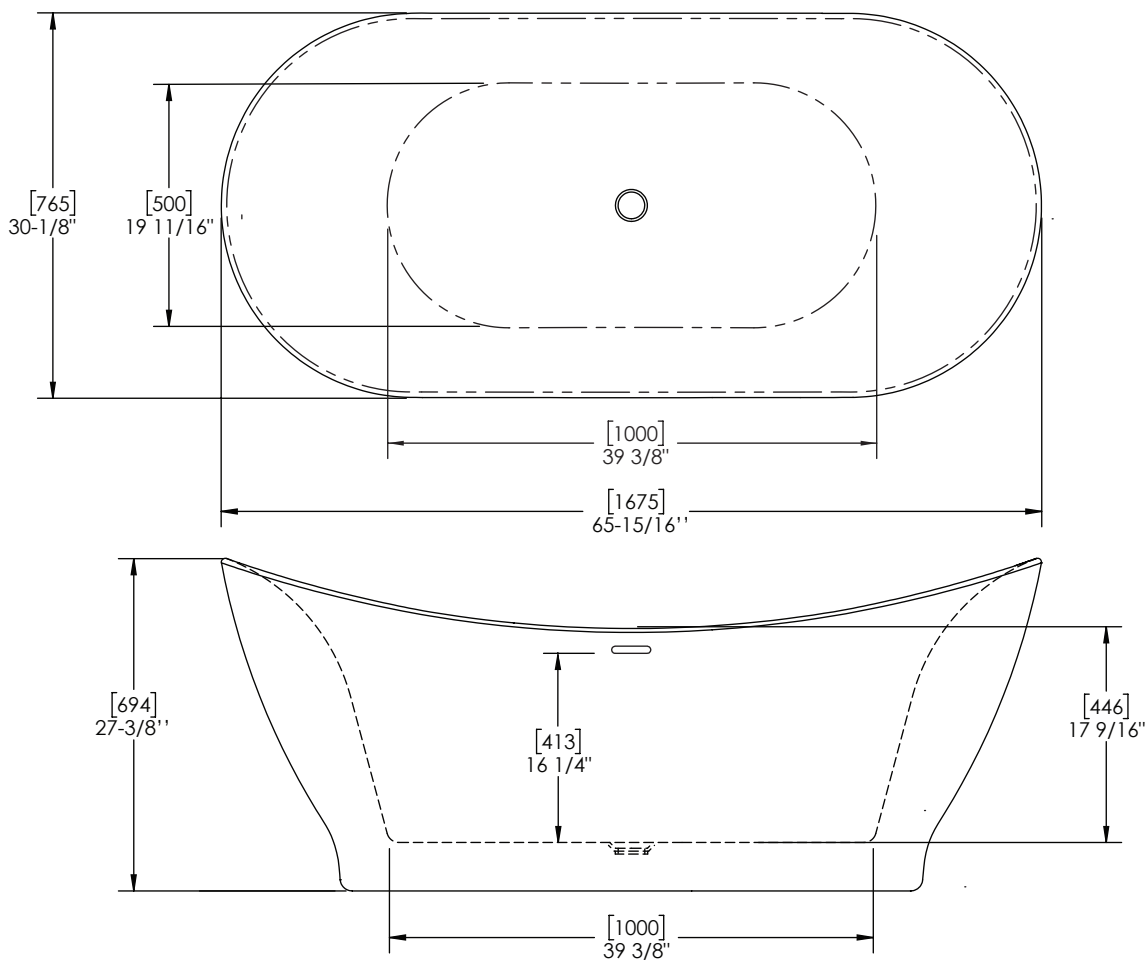

A&E Bath and Shower
6400A St. Jacques West
Montreal, QC, Canada
H4B 1T6
www.aebath.com

BT-8010

Freestanding bathtub

Baignoire autoportante

- Seamless design
- Pure acrylic fiberglass reinforced construction
- Symmetrical backrests
- Freestanding installation
- Adjustable feet
- Chrome drain included
- Integrated chrome linear overflow
- CUPC certified

- *Design sans joint visible*
- *Construction en acrylique renforcée de fibre de verre*
- *Dossiers symétriques*
- *Installation autoportante*
- *Patins de nivellement*
- *Drain chrome inclus*
- *Trop plein linéaire chrome intégré*
- *Certifié CUPC*

* Dimensions can vary +/- 1/4" (6mm) / Les dimensions peuvent varier de +/- 1/4" (6mm)