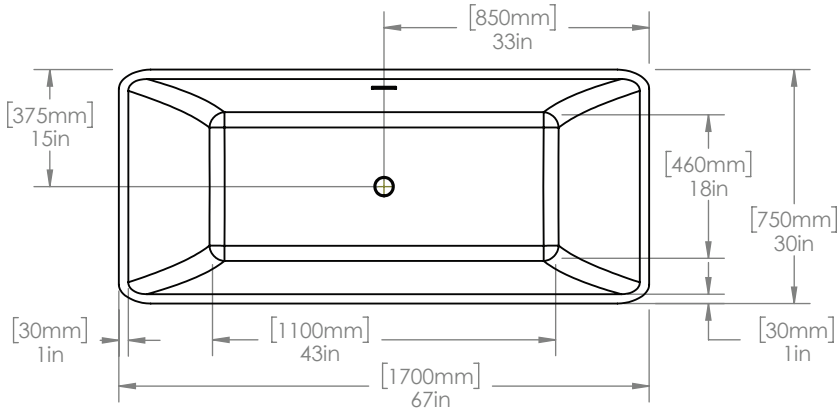

**A&E Bath and Shower**

6400A St. Jacques West  
 Montrea, QC, Canada  
 H4B 1T6  
 www.aebath.com

Model Modèle: BT-6820-NF

Freestanding bathtub *Baignoire autoportante*

**TOP VIEW VUE DE DESSUS**

**FRONT VIEW VUE DE FACE**

\* Dimensions may vary +/- 1/4" (6mm) / Les dimensions peuvent varier de +/- 1/4" (6mm)

gallons to overflow /	81 gallons
packaging dimension /	69 x 32 x 26 in
approximated weight /	95 lbs
weight with water /	771 lbs
bathing well at sump /	43 x 18 in