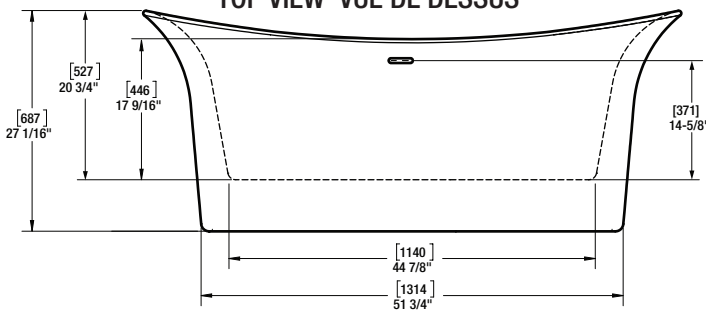

A&E Bath and Shower

6400A St. Jacques West
 Montrea, QC, Canada
 H4B 1T6
 www.aebath.com

Model Modèle: BT-1088-WHT

Freestanding bathtub *Baignoire autoportante*

TOP VIEW VUE DE DESSUS

FRONT VIEW VUE DE FACE

* Dimensions may vary +/- 1/4" (6mm) / Les dimensions peuvent varier de +/- 1/4" (6mm)

gallons to overflow /	55 gal.
packaging dimension /	70 x 33 x 30 in
approximated weight /	120 lbs
weight with water /	579.25 lbs
bathing well at sump /	45 x 20 in