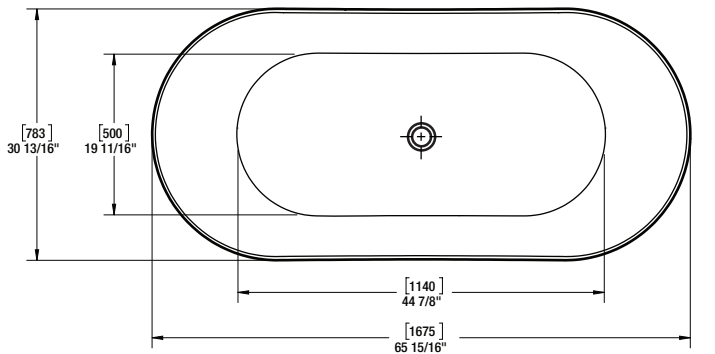

A&E Bath and Shower

6400A St. Jacques West
 Montrea, QC, Canada
 H4B 1T6
 www.aebath.com

Model Modèle: BT-1088-WHT

Freestanding bathtub *Baignoire autoportante*

TOP VIEW VUE DE DESSUS

FRONT VIEW VUE DE FACE

* Dimensions may vary +/- 1/4" (6mm) / Les dimensions peuvent varier de +/- 1/4" (6mm)

gallons to overflow /	55 gal.
packaging dimension /	70 x 33 x 30 in
approximated weight /	120 lbs
weight with water /	579.25 lbs
bathing well at sump /	45 x 20 in