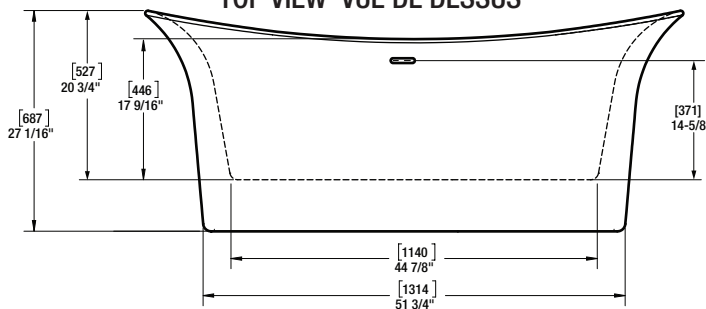

A&E Bath and Shower

6400A St. Jacques West
 Montrea, QC, Canada
 H4B 1T6
 www.aebath.com

Model Modèle: BT-1088-WHT

Freestanding bathtub *Baignoire autoportante*

TOP VIEW VUE DE DESSUS

FRONT VIEW VUE DE FACE

* Dimensions may vary +/- 1/4" (6mm) / Les dimensions peuvent varier de +/- 1/4" (6mm)

gallons to overflow /	55 gal.
packaging dimension /	70 x 33 x 30 in
approximated weight /	120 lbs
weight with water /	579.25 lbs
bathing well at sump /	45 x 20 in