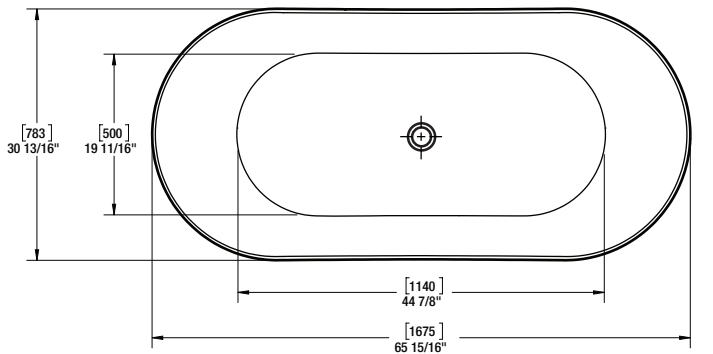

A&E Bath and Shower

6400A St. Jacques West
 Montrea, QC, Canada
 H4B 1T6
 www.aebath.com

Model Modèle: BT-1088-WHT

Freestanding bathtub *Baignoire autoportante*

TOP VIEW VUE DE DESSUS

FRONT VIEW VUE DE FACE

* Dimensions may vary +/- 1/4" (6mm) / Les dimensions peuvent varier de +/- 1/4" (6mm)

gallons to overflow /	55 gal.
packaging dimension /	70 x 33 x 30 in
approximated weight /	120 lbs
weight with water /	579.25 lbs
bathing well at sump /	45 x 20 in