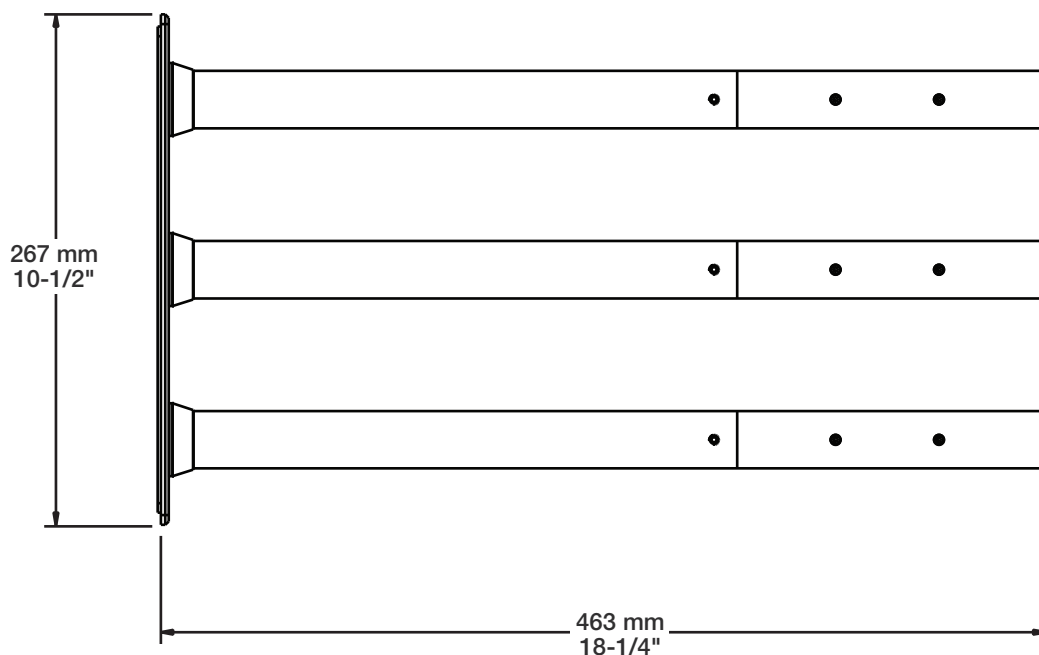

BARiL

Fiche Technique / Spec Sheet

TET-3018-01-xx

STYLE × FONCTION

Description

- Tête de douche 3 tiges orientables en laiton
- Plaque murale incluse
- Brass orientable 3 stems shower head
- Wall plate included

Débit / Flow rate

- 7,6 l/min - 80 psi
- 2 gpm - 80 psi

Finis disponibles / Available finishes

- CC: Chrome / Chrome
- CF: Chrome fumé / Smokey Chrome
- NN: Nickel / Nickel
- GG: Or / Gold
- **: Fini spécial / Special finish