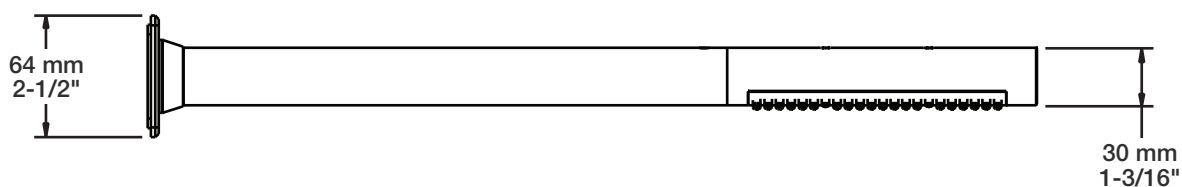

BARiL

Fiche Technique / Spec Sheet

TET-3018-01-xx

STYLE × FONCTION

Description

- Tête de douche 3 tiges orientables en laiton
- Plaque murale incluse
- Brass orientable 3 stems shower head
- Wall plate included

Débit / Flow rate

- 7,6 l/min - 80 psi
- 2 gpm - 80 psi

Finis disponibles / Available finishes

- CC: Chrome / Chrome
- CF: Chrome fumé / Smokey Chrome
- NN: Nickel / Nickel
- GG: Or / Gold
- **: Fini spécial / Special finish