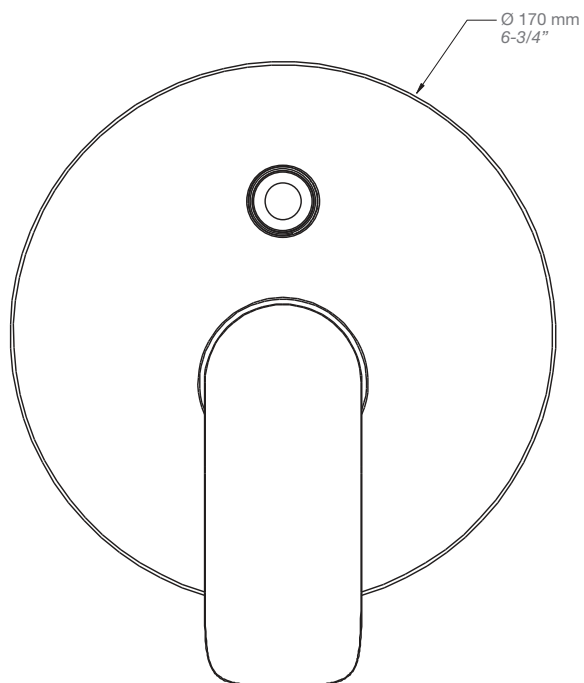

T45-9160-01-xx