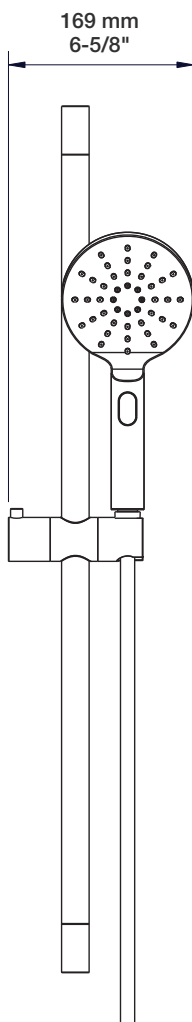

BARiL

Fiche Technique / Spec Sheet

DGL-2580-03-xx

STYLE × FONCTION

Description

- Douche à glissière Sens 3 jets
- Sens 3-spray sliding shower bar

Finis disponibles / Available finishes

- CC: Chrome / *Chrome*
- NN: Nickel brossé / *Brushed Nickel*
- KK: Noir mat / *Matte Black*
- **: Fini spécial / *Special finish*
- GG: Or / *Gold*

Débit / Flow rate (pour option écologiques / for eco friendly options)

DGL-2580-03-xx	DGL-2580-03-xx-175	DGL-2580-03-xx-150
- 7,6 l/min - 80 psi - 2.0 gpm - 80 psi	- 6,6 l/min - 80 psi - 1.75 gpm - 80 psi	- 5,7 l/min - 80 psi - 1.5 gpm - 80 psi