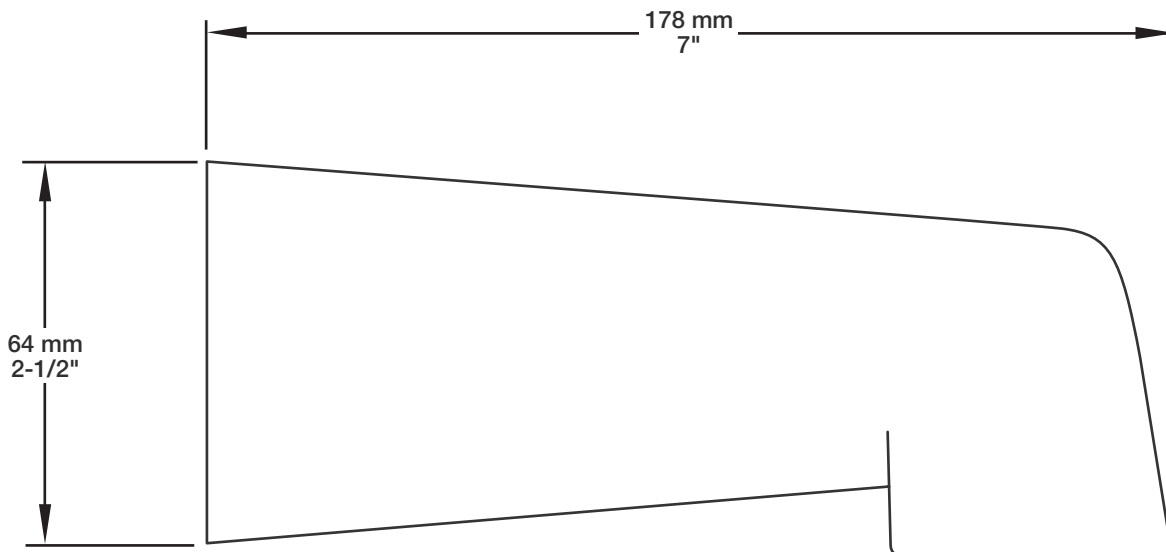

BARiL

Fiche Technique / Spec Sheet

BEC-0520-26-xx

STYLE × FONCTION

Description

- Bec de bain 7" sans inverseur
- Installation "slip-on"
- 7" tub spout without diverter
- "Slip-on" installation

Finis disponibles / Available finishes

- CC: Chrome / *Chrome*
- NN: Nickel / *Nickel*
- GG: Or / *Gold*
- **: Fini spécial / *Special finish*